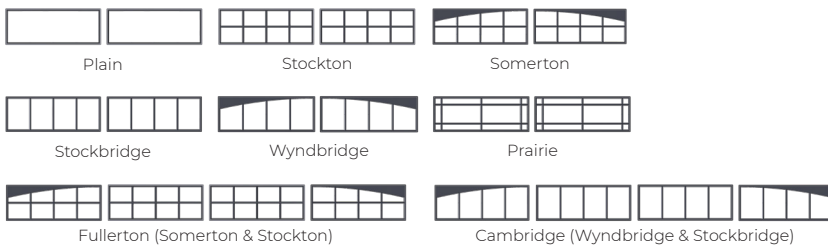

CHOOSE YOUR OPTIONS

INSULATION

ThermoGuard™

Foam/Insulate	Polyurethane
R-Value	18.0
U-Factor (Btu/hr/ft2/F)	0.14
Thickness	2 inches
Exterior Steel	27 gauge
Interior Steel	27 gauge
Warranty* Excludes Springs	Excludes springs

COLORS

White	•
Almond	•
Sandtone	•
Tera-Bronze	•
Green	•
Gray	•
Coffee	•
Black	•
Color Select**	•

*For full warranty details contact your Midland dealer

**ColorSelect™ uses Sherwin Williams Polane® Solar Reflective Polyurethane Enamel, providing a durable, heat-repelling coating.

HARDWARE

Standard Straps

Standard Handles

Adirondack Pull Rings

Adirondack Brackets

COLORS*

White

Almond

Sandtone

Tera-Bronze

Green

Gray

Coffee

Black

Color Select™

*Contact your local dealer for custom color options

OVERLAY DESIGNS

Custom designs available

WINDOWS

GLASS

*Tempered only. All other glass is available in both tempered and untempered.

MIDLAND™
GARAGE DOOR MFG CO

midlandgaragedoor.com • 800.437.4056

YOUR LOCAL GARAGE DOOR PROFESSIONAL