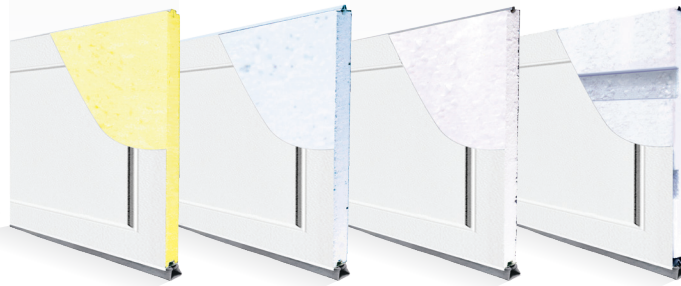

CHOOSE YOUR OPTIONS

INSULATION	ThermoGuard™	ThermoSteel™	TS-138	Series 24
Foam/Insulate	Polyurethane	Polystyrene	Polystyrene	Plain Steel/ T-Bond
R-Value	18.0	9.25	7.50	T-Bond: 7.0
U-Factor (Btu/hr/ft2/F)	0.14	0.22	0.26	0.38
Thickness	2 inches	2 inches	1¾ inches	2 inches
Exterior Steel	27 gauge	25 gauge	27 gauge	24 gauge
Interior Steel	27 gauge	26 gauge	27 gauge	N/A
Warranty* <i>Excludes Springs</i>	Lifetime	Lifetime	25 years	Lifetime

COLORS

White	•	•	•	•
Almond	•		•	•
Sandtone	•	•	•	•
Tera-Bronze	•	•	•	•
Green	•		•	
Gray	•		•	
Coffee	•	•	•	•
Black	•	•	•	•
Light Oak	•	•	•	•
Dark Oak	•	•	•	•
Weathered Oak	•		•	
Rosewood		•		
Color Select**	•	•	•	•

*For full warranty details contact your Midland dealer

**ColorSelect™ uses Sherwin Williams Polane® Solar Reflective Polyurethane Enamel, providing a durable, heat-repelling coating.