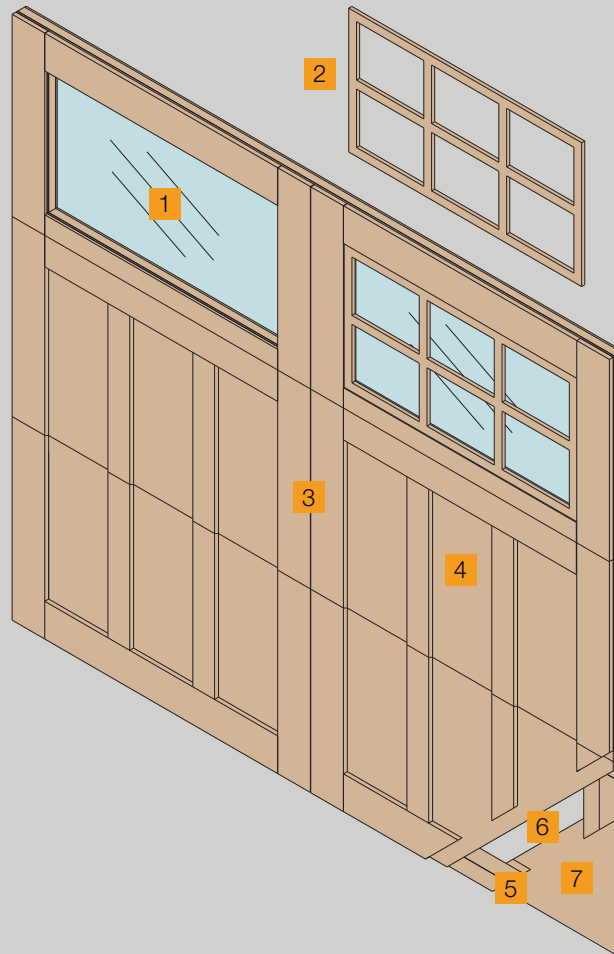

FEATURES

- Convenient removable window grid for easy maintenance/access.
- Natural Wood overlay
- Insulated Core R-6.18
- Energy efficient tongue & groove weather joints
- Thick, finger-jointed natural wood stile and rails